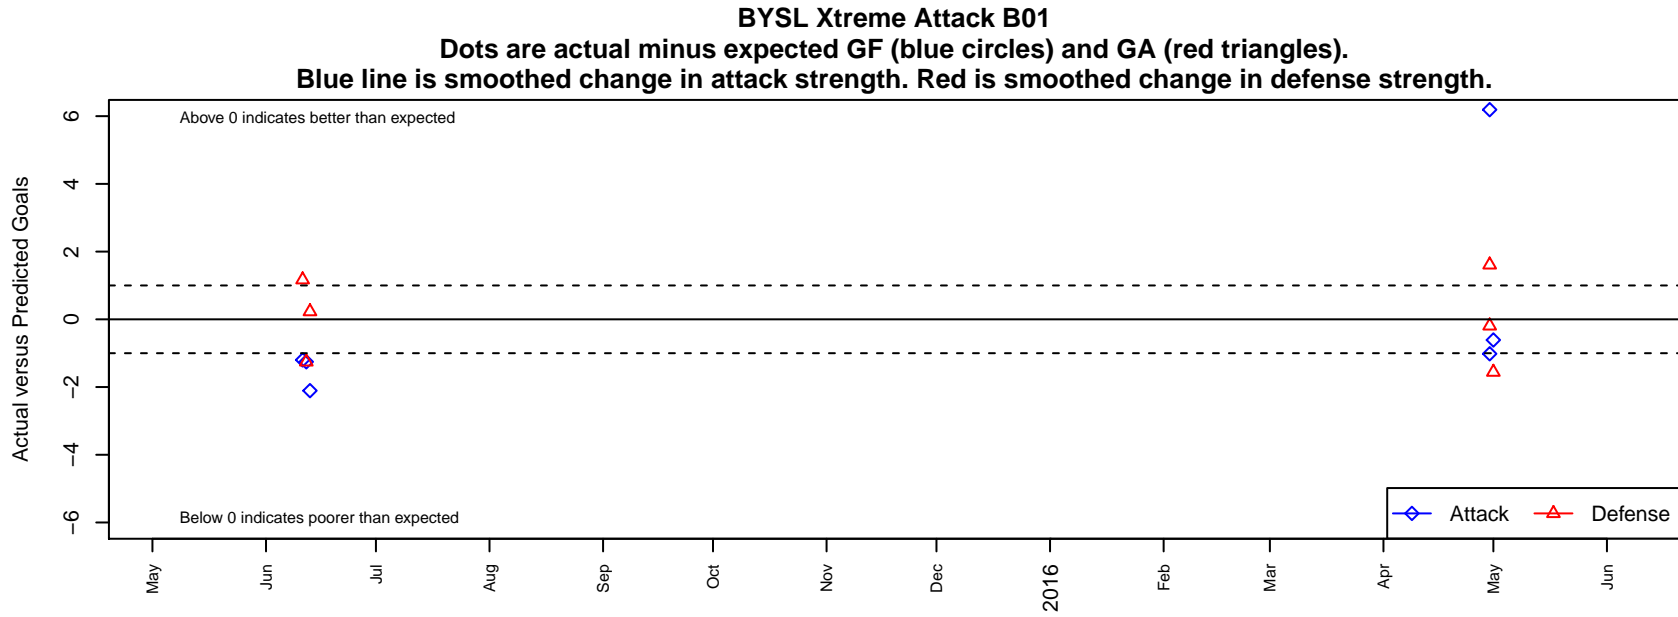

BYSL Xtreme Attack B01

Xtreme SC
Idaho Falls, ID
B01 total strength=887
attack=3.55 defense=0.51

alt names used:
BYSL XTREME U14 BOYS (ID)
Xtreme Attack

Venues played:
2015 Yellowstone Cup BU13 Silver
2015 Canyon Rim Classic U14 B U14